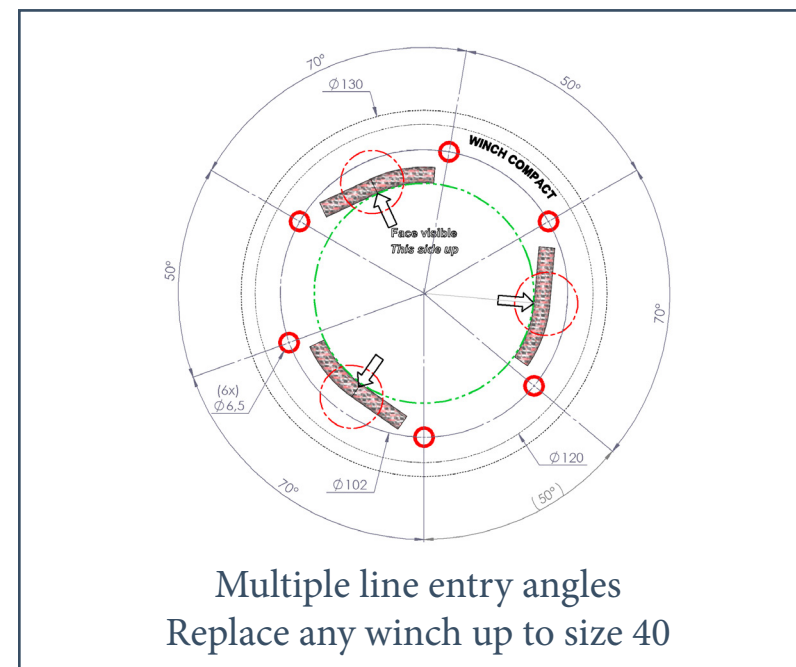

Benefit from a stunning line recovery in first gear (twice the speed of a conventional winch) and then move into 2nd gear and feel the power of a size 45 winch.

The combination of a small footprint, the power of a 45, and a working load of 850Kg. makes the Compact a highly versatile winch. Self-tailing will take lines from 8 to 12 mm. It can easily replace any winch up to and including size 40 bringing both added performance and increased comfort.

1 POWERFUL

2 SMALL

3 VERSATILE

TECHNICAL DATA

COMPACT WINCH

Data	Dimension	
Base ø	130 mm / 5,12 "	
Height	142 mm / 5,63 "	
Line entry	58 mm / 2,28 "	
Line size	8 mm-12 mm / 5/16"-9/16"	
Weight	3,6 Kg. / 7,93 lbs.	
Gear	1	2
Power Ratio	6.05	45
Line recovery	26.4 cm.	3.5 cm.