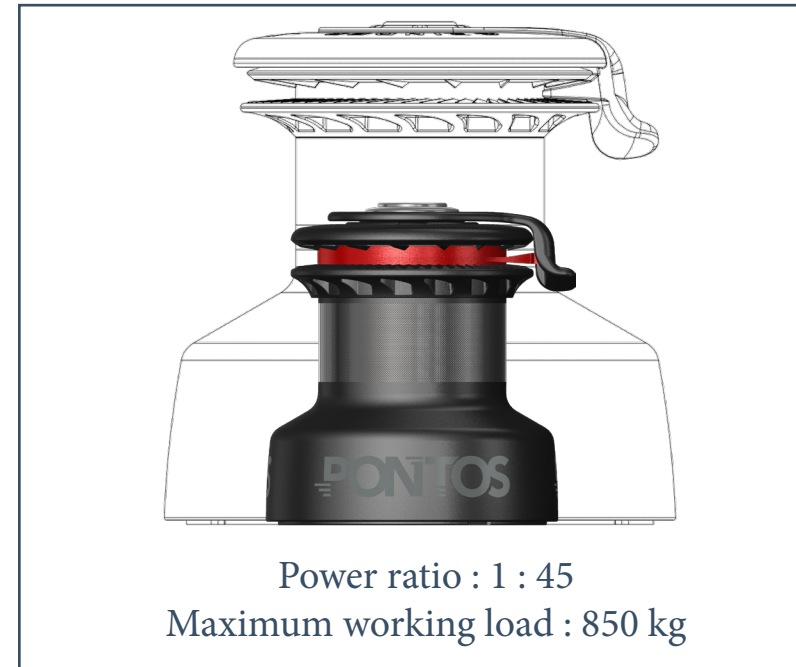

Winch 2 speed COMPACT

Size 28, power of a 45

3 in 1

PONTOS
THE WIND OF CHANGE

NEW
PRODUCT

A 2 speed self-tailing winch packed with innovation. Pontos has adapted the technology of their 4 speed winch and created the smallest powerful winch.

Benefit from a stunning line recovery in first gear (twice the speed of a conventional winch) and then move into 2nd gear and feel the power of a size 45 winch.

The combination of a small footprint, the power of a 45, and a working load of 850Kg. makes the Compact a highly versatile winch. Self-tailing will take lines from 8 to 12 mm. It can easily replace any winch up to and including size 40 bringing both added performance and increased comfort.

1 POWERFUL

2 SMALL

3 VERSATILE

TECHNICAL DATA

COMPACT WINCH

Data	Dimension	
Base ø	130 mm / 5,12 "	
Height	142 mm / 5,63 "	
Line entry	58 mm / 2,28 "	
Line size	8 mm-12 mm / 5/16"-9/16"	
Weight	3,6 Kg. / 7,93 lbs.	
Gear	1	2
Power Ratio	6.05	45
Line recovery	26.4 cm.	3.5 cm.