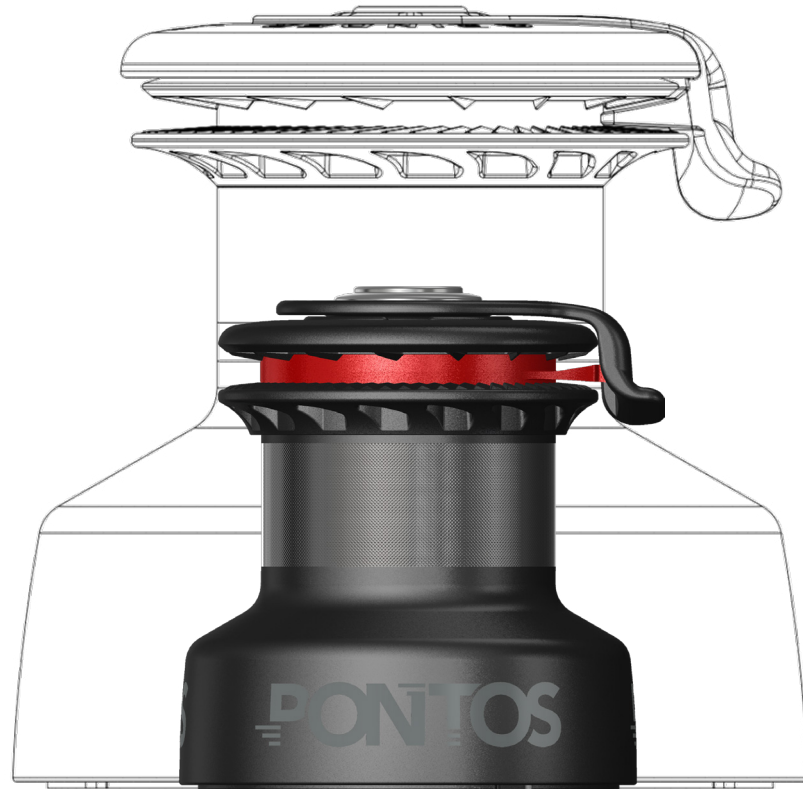

Winch 2 speed COMPACT

Size 28, power of a 45

3 in 1

PONTOS
THE WIND OF CHANGE

NEW
PRODUCT

A 2 speed self-tailing winch packed with innovation. Pontos has adapted the technology of their 4 speed winch and created the smallest powerful winch.

Benefit from a stunning line recovery in first gear (twice the speed of a conventional winch) and then move into 2nd gear and feel the power of a size 45 winch.

The combination of a small footprint, the power of a 45, and a working load of 850Kg. makes the Compact a highly versatile winch. Self-tailing will take lines from 8 to 12 mm. It can easily replace any winch up to and including size 40 bringing both added performance and increased comfort.

1 POWERFUL

2 SMALL

3 VERSATILE

TECHNICAL DATA

COMPACT WINCH

Data	Dimension	
Base ø	130 mm / 5,12 "	
Height	142 mm / 5,63 "	
Line entry	58 mm / 2,28 "	
Line size	8 mm-12 mm / 5/16"-9/16"	
Weight	3,6 Kg. / 7,93 lbs.	
Gear	1	2
Power Ratio	6.05	45
Line recovery	26.4 cm.	3.5 cm.